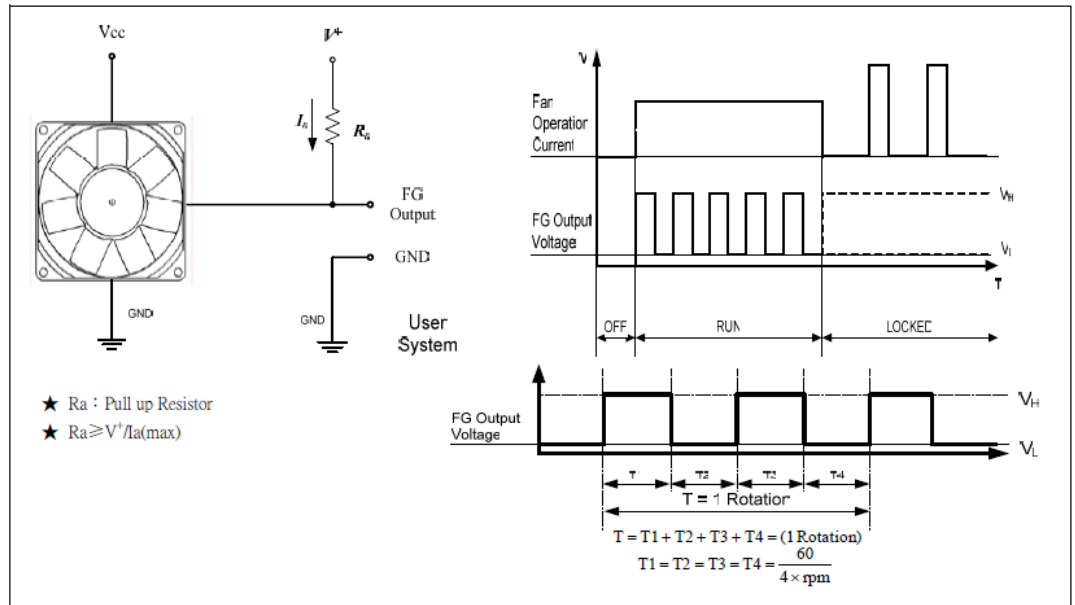

ALPHACOOOL

ALPHACOOOL – THE COOLING COMPANY

Alphacool Coolmove – Susurro Blitz 120

Model: CMSB-120S

	Data	Unit
Manufacture	Alphacool	
Dimension of Fan:	120 x 120 x 25	mm
Air Pressure :	3.88	mmH ² O
Frame Color:	Blue	
Frame Material:	PBT	
Impeller Color:	Black	
Impeller Material:	PC	
Frame Sleeve Color	Black	
Frame Sleeve Material	Silicone	
Frame Sleeve Thickness	0,15	mm
LED	Not included	
Noise	22.5	dBa
Lifespan (at 25°C)	40000	hours
Current	0.35	Ampere
Power Consumption	4.20	Watt
Air flow	96.6	CFM
Rated Speed	1700 ± 10%	RPM
Start Voltage	4.0	Volt
Voltage rated	4.0~13.8	Volt
PWM Control	No	
Speed Signal Transmission	Yes	
Bearing Type	Hydraulic	
Power Connector	3Pin	
Cable Length	500	mm
Cable Sleeve	Textil Sleeve	
Cable Sleeve Color	Black	
Fan Weight	135	gram
Accessory	4 x Black metal Black Screws 4 x Black Silicone Bolts	

- NOTES:
1. UNIT: mm
 2. LEAD WIRE: UL1007H 35AWG
PIN 1: BLACK WIRE ----- (-)
PIN 2: RED WIRE ----- (+)
PIN 3: YELLOW WIRE ----- (PG)
 3. HOUSING: Ø610-SP (黑色)
 4. THIS PRODUCT IS ROHS COMPLIANT

*TEST CONDITION: INPUT VOLTAGE — OPERATION VOLTAGE
TEMPERATURE — ROOM TEMPERATURE
HUMIDITY — 65%RH

■ Electrical Characteristics : at $T_a=25^\circ\text{C}$, $V_{cc}=12\text{V}$

Parameter	Ratings			Unit
	Min	Type	Max	
FG Supply Voltage (V^i)	--	--	13.2	V
FG Output Current (I_a)	--	--	5	mA
FG Output (V_L)	--	0.3	0.5	V
FG Output (V_H)	2.8★ ¹	--	--	V