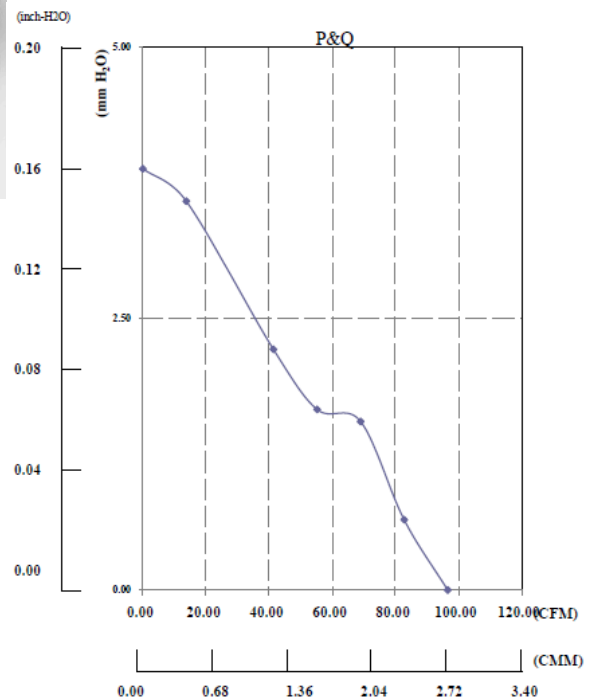

ALPHACOOOL

ALPHACOOOL – THE COOLING COMPANY

Alphacool Coolmove – Susurro Blitz 120

Model: CMSB-120S

	Data	Unit
Manufacture	Alphacool	
Dimension of Fan:	120 x 120 x 25	mm
Air Pressure :	3.88	mmH ² O
Frame Color:	Blue	
Frame Material:	PBT	
Impeller Color:	Black	
Impeller Material:	PC	
Frame Sleeve Color	Black	
Frame Sleeve Material	Silicone	
Frame Sleeve Thickness	0,15	mm
LED	Not included	
Noise	22.5	dBa
Lifespan (at 25°C)	40000	hours
Current	0.35	Ampere
Power Consumption	4.20	Watt
Air flow	96.6	CFM
Rated Speed	1700 ± 10%	RPM
Start Voltage	4.0	Volt
Voltage rated	4.0~13.8	Volt
PWM Control	No	
Speed Signal Transmission	Yes	
Bearing Type	Hydraulic	
Power Connector	3Pin	
Cable Length	500	mm
Cable Sleeve	Textil Sleeve	
Cable Sleeve Color	Black	
Fan Weight	135	gram
Accessory	4 x Black metal Black Screws 4 x Black Silicone Bolts	

- NOTES:
1. UNIT: mm
 2. LEAD WIRE: UL1007H 35AWG
PIN 1: BLACK WIRE ----- (-)
PIN 2: RED WIRE ----- (+)
PIN 3: YELLOW WIRE ----- (PG)
 3. HOUSING: Ø610-SP (黑色)
 4. THIS PRODUCT IS ROHS COMPLIANT

*TEST CONDITION: INPUT VOLTAGE — OPERATION VOLTAGE
TEMPERATURE — ROOM TEMPERATURE
HUMIDITY — 65%RH

■ Electrical Characteristics : at $T_a=25^\circ\text{C}$, $V_{cc}=12\text{V}$

Parameter	Ratings			Unit
	Min	Type	Max	
FG Supply Voltage (V^i)	--	--	13.2	V
FG Output Current (I_a)	--	--	5	mA
FG Output (V_L)	--	0.3	0.5	V
FG Output (V_H)	2.8★ ¹	--	--	V