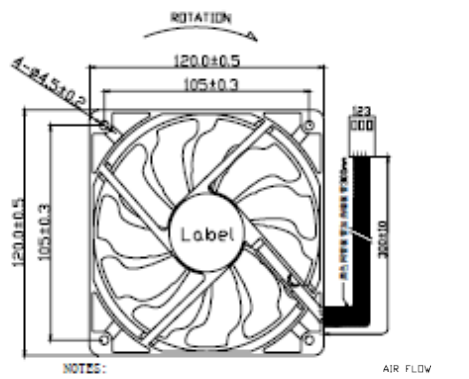

ALPHACOOOL

ALPHACOOOL – THE COOLING COMPANY

Alphacool Coolmove – Susurro Blitz 120

Model: CMSB-120S

	Data	Unit
Manufacture	Alphacool	
Dimension of Fan:	120 x 120 x 25	mm
Air Pressure :	3.88	mmH ² O
Frame Color:	Blue	
Frame Material:	PBT	
Impeller Color:	Black	
Impeller Material:	PC	
Frame Sleeve Color	Black	
Frame Sleeve Material	Silicone	
Frame Sleeve Thickness	0,15	mm
LED	Not included	
Noise	22.5	dBa
Lifespan (at 25°C)	40000	hours
Current	0.35	Ampere
Power Consumption	4.20	Watt
Air flow	96.6	CFM
Rated Speed	1700 ± 10%	RPM
Start Voltage	4.0	Volt
Voltage rated	4.0~13.8	Volt
PWM Control	No	
Speed Signal Transmission	Yes	
Bearing Type	Hydraulic	
Power Connector	3Pin	
Cable Length	500	mm
Cable Sleeve	Textil Sleeve	
Cable Sleeve Color	Black	
Fan Weight	135	gram
Accessory	4 x Black metal Black Screws 4 x Black Silicone Bolts	

- NOTES:
1. UNIT: mm
 2. LEAD WIRE: UL1007H 35AWG
PIN 1: BLACK WIRE ----- (-)
PIN 2: RED WIRE ----- (+)
PIN 3: YELLOW WIRE ----- (PG)
 3. HOUSING: Ø610-SP (黑色)
 4. THIS PRODUCT IS ROHS COMPLIANT

*TEST CONDITION: INPUT VOLTAGE — OPERATION VOLTAGE
TEMPERATURE — ROOM TEMPERATURE
HUMIDITY — 65%RH

■ Electrical Characteristics : at $T_a=25^\circ\text{C}$, $V_{cc}=12\text{V}$

Parameter	Ratings			Unit
	Min	Type	Max	
FG Supply Voltage (V^i)	--	--	13.2	V
FG Output Current (I_a)	--	--	5	mA
FG Output (V_L)	--	0.3	0.5	V
FG Output (V_H)	2.8★ ¹	--	--	V