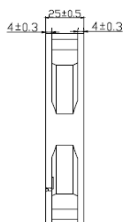

ALPHACOOOL

ALPHACOOOL – THE COOLING COMPANY

Alphacool Coolmove – Susurro Blitz 120

Model: CMSB-120S

	Data	Unit
Manufacture	Alphacool	
Dimension of Fan:	120 x 120 x 25	mm
Air Pressure :	3.88	mmH ² O
Frame Color:	Blue	
Frame Material:	PBT	
Impeller Color:	Black	
Impeller Material:	PC	
Frame Sleeve Color	Black	
Frame Sleeve Material	Silicone	
Frame Sleeve Thickness	0,15	mm
LED	Not included	
Noise	22.5	dBa
Lifespan (at 25°C)	40000	hours
Current	0.35	Ampere
Power Consumption	4.20	Watt
Air flow	96.6	CFM
Rated Speed	1700 ± 10%	RPM
Start Voltage	4.0	Volt
Voltage rated	4.0~13.8	Volt
PWM Control	No	
Speed Signal Transmission	Yes	
Bearing Type	Hydraulic	
Power Connector	3Pin	
Cable Length	500	mm
Cable Sleeve	Textil Sleeve	
Cable Sleeve Color	Black	
Fan Weight	135	gram
Accessory	4 x Black metal Black Screws 4 x Black Silicone Bolts	

- NOTES:
1. UNIT: mm
 2. LEAD WIRE: UL1007H 35AWG
PIN 1: BLACK WIRE ----- (-)
PIN 2: RED WIRE ----- (+)
PIN 3: YELLOW WIRE ----- (PG)
 3. HOUSING: Ø610-SP (黑色)
 4. THIS PRODUCT IS ROHS COMPLIANT

*TEST CONDITION: INPUT VOLTAGE — OPERATION VOLTAGE
TEMPERATURE — ROOM TEMPERATURE
HUMIDITY — 65%RH

■ Electrical Characteristics : at $T_a=25^\circ\text{C}$, $V_{cc}=12\text{V}$

Parameter	Ratings			Unit
	Min	Type	Max	
FG Supply Voltage (V^i)	--	--	13.2	V
FG Output Current (I_a)	--	--	5	mA
FG Output (V_L)	--	0.3	0.5	V
FG Output (V_H)	2.8★ ¹	--	--	V